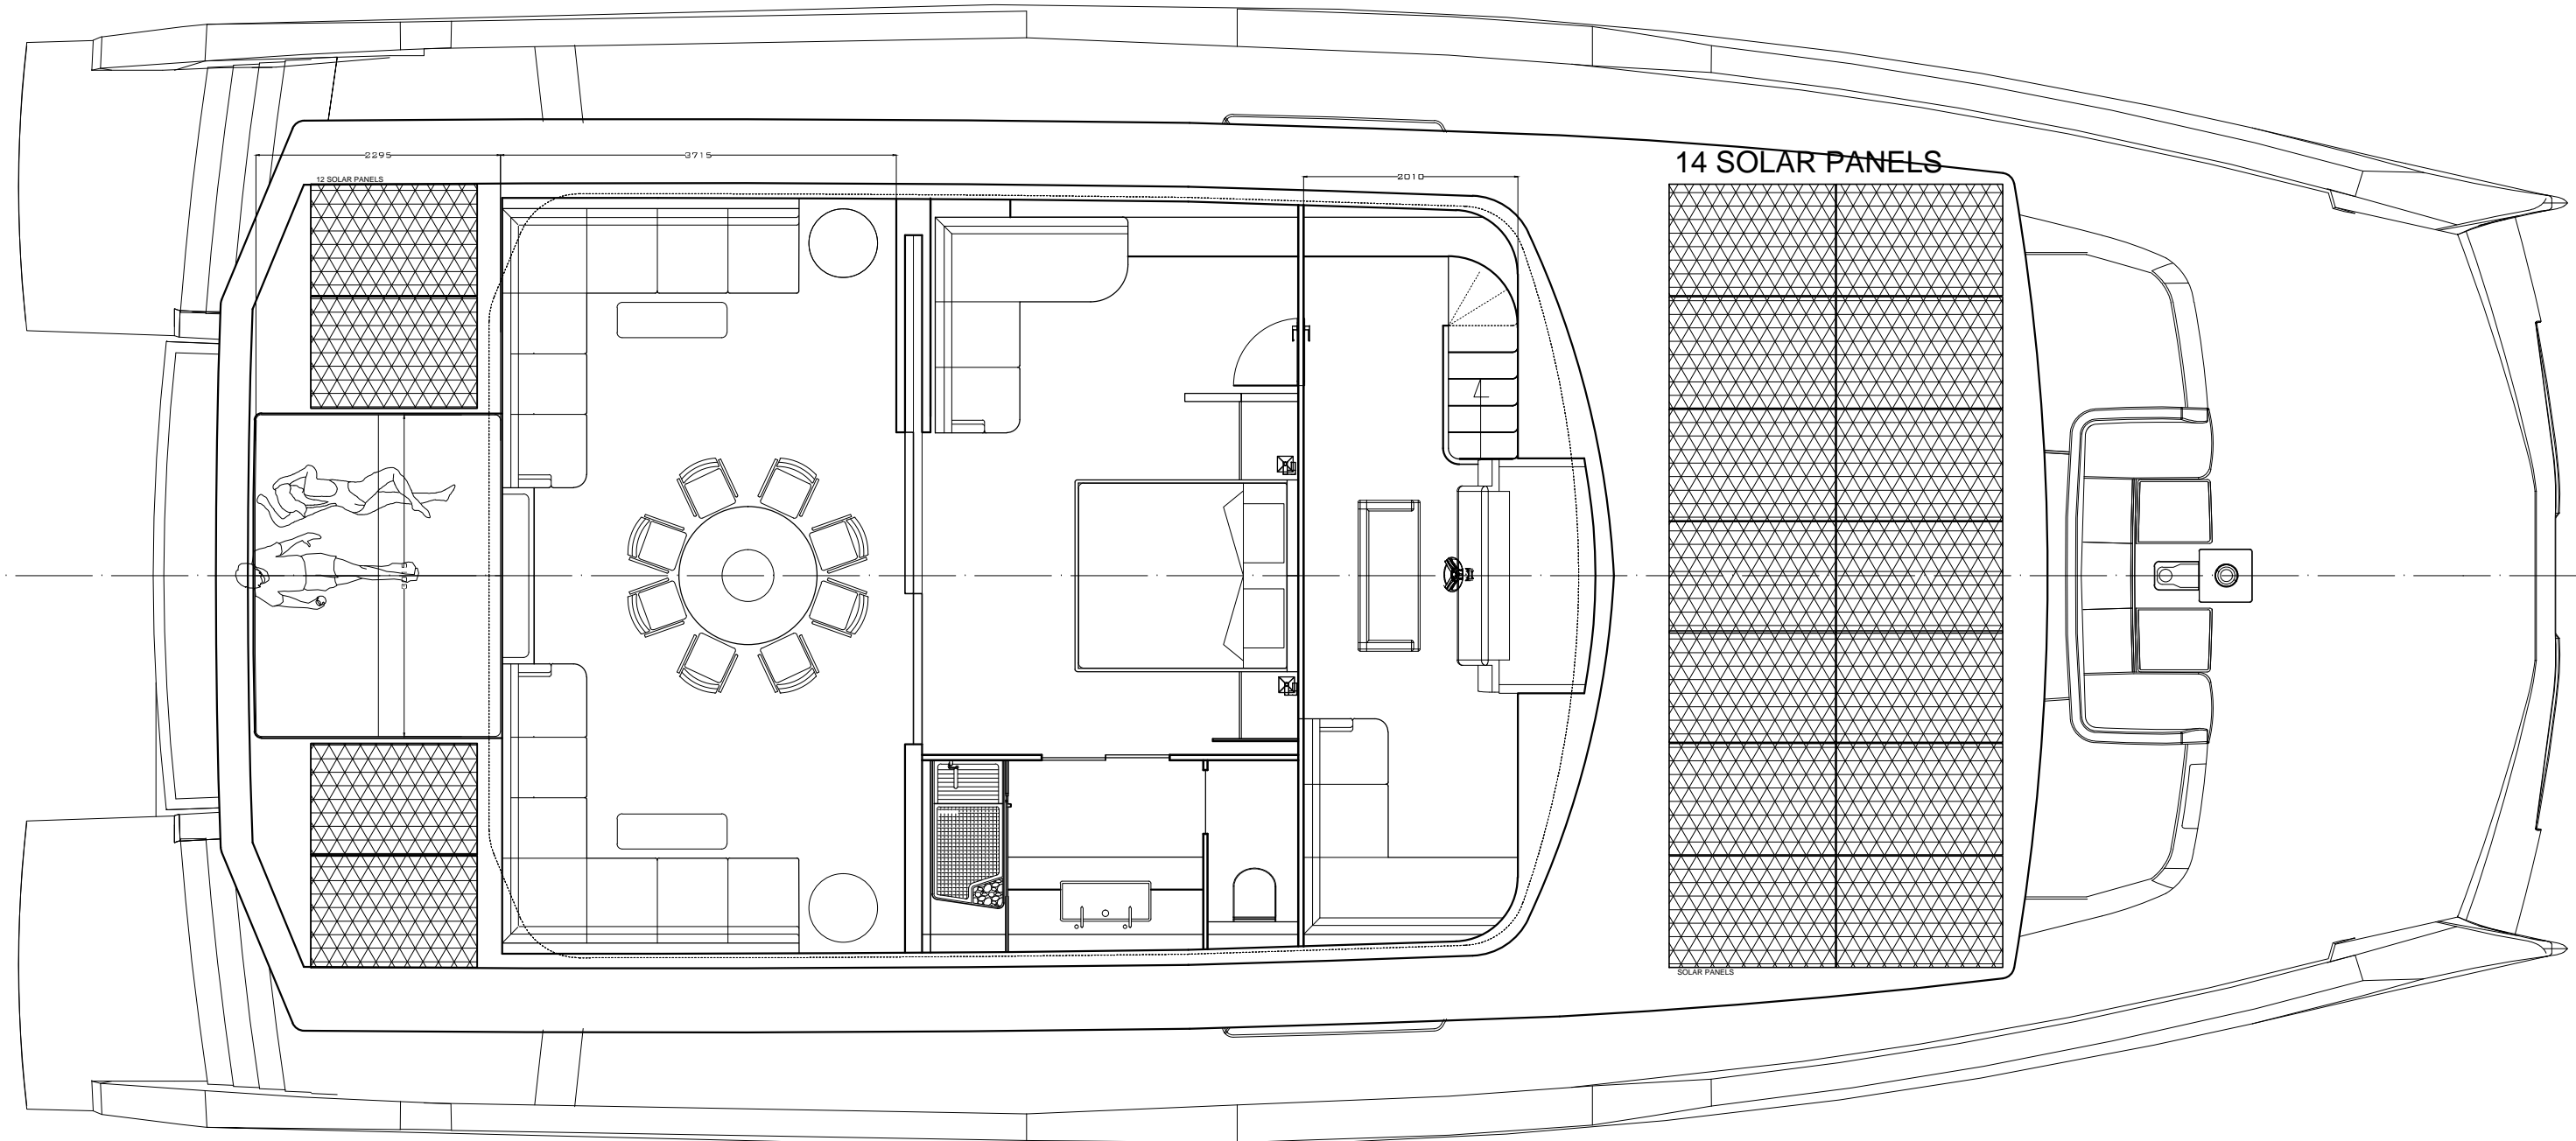

BL -02 -01 0 01 02 03 04 05 06 07 08 09 10 11 12 13 14 15 16 17 18 19 20 21 22 23