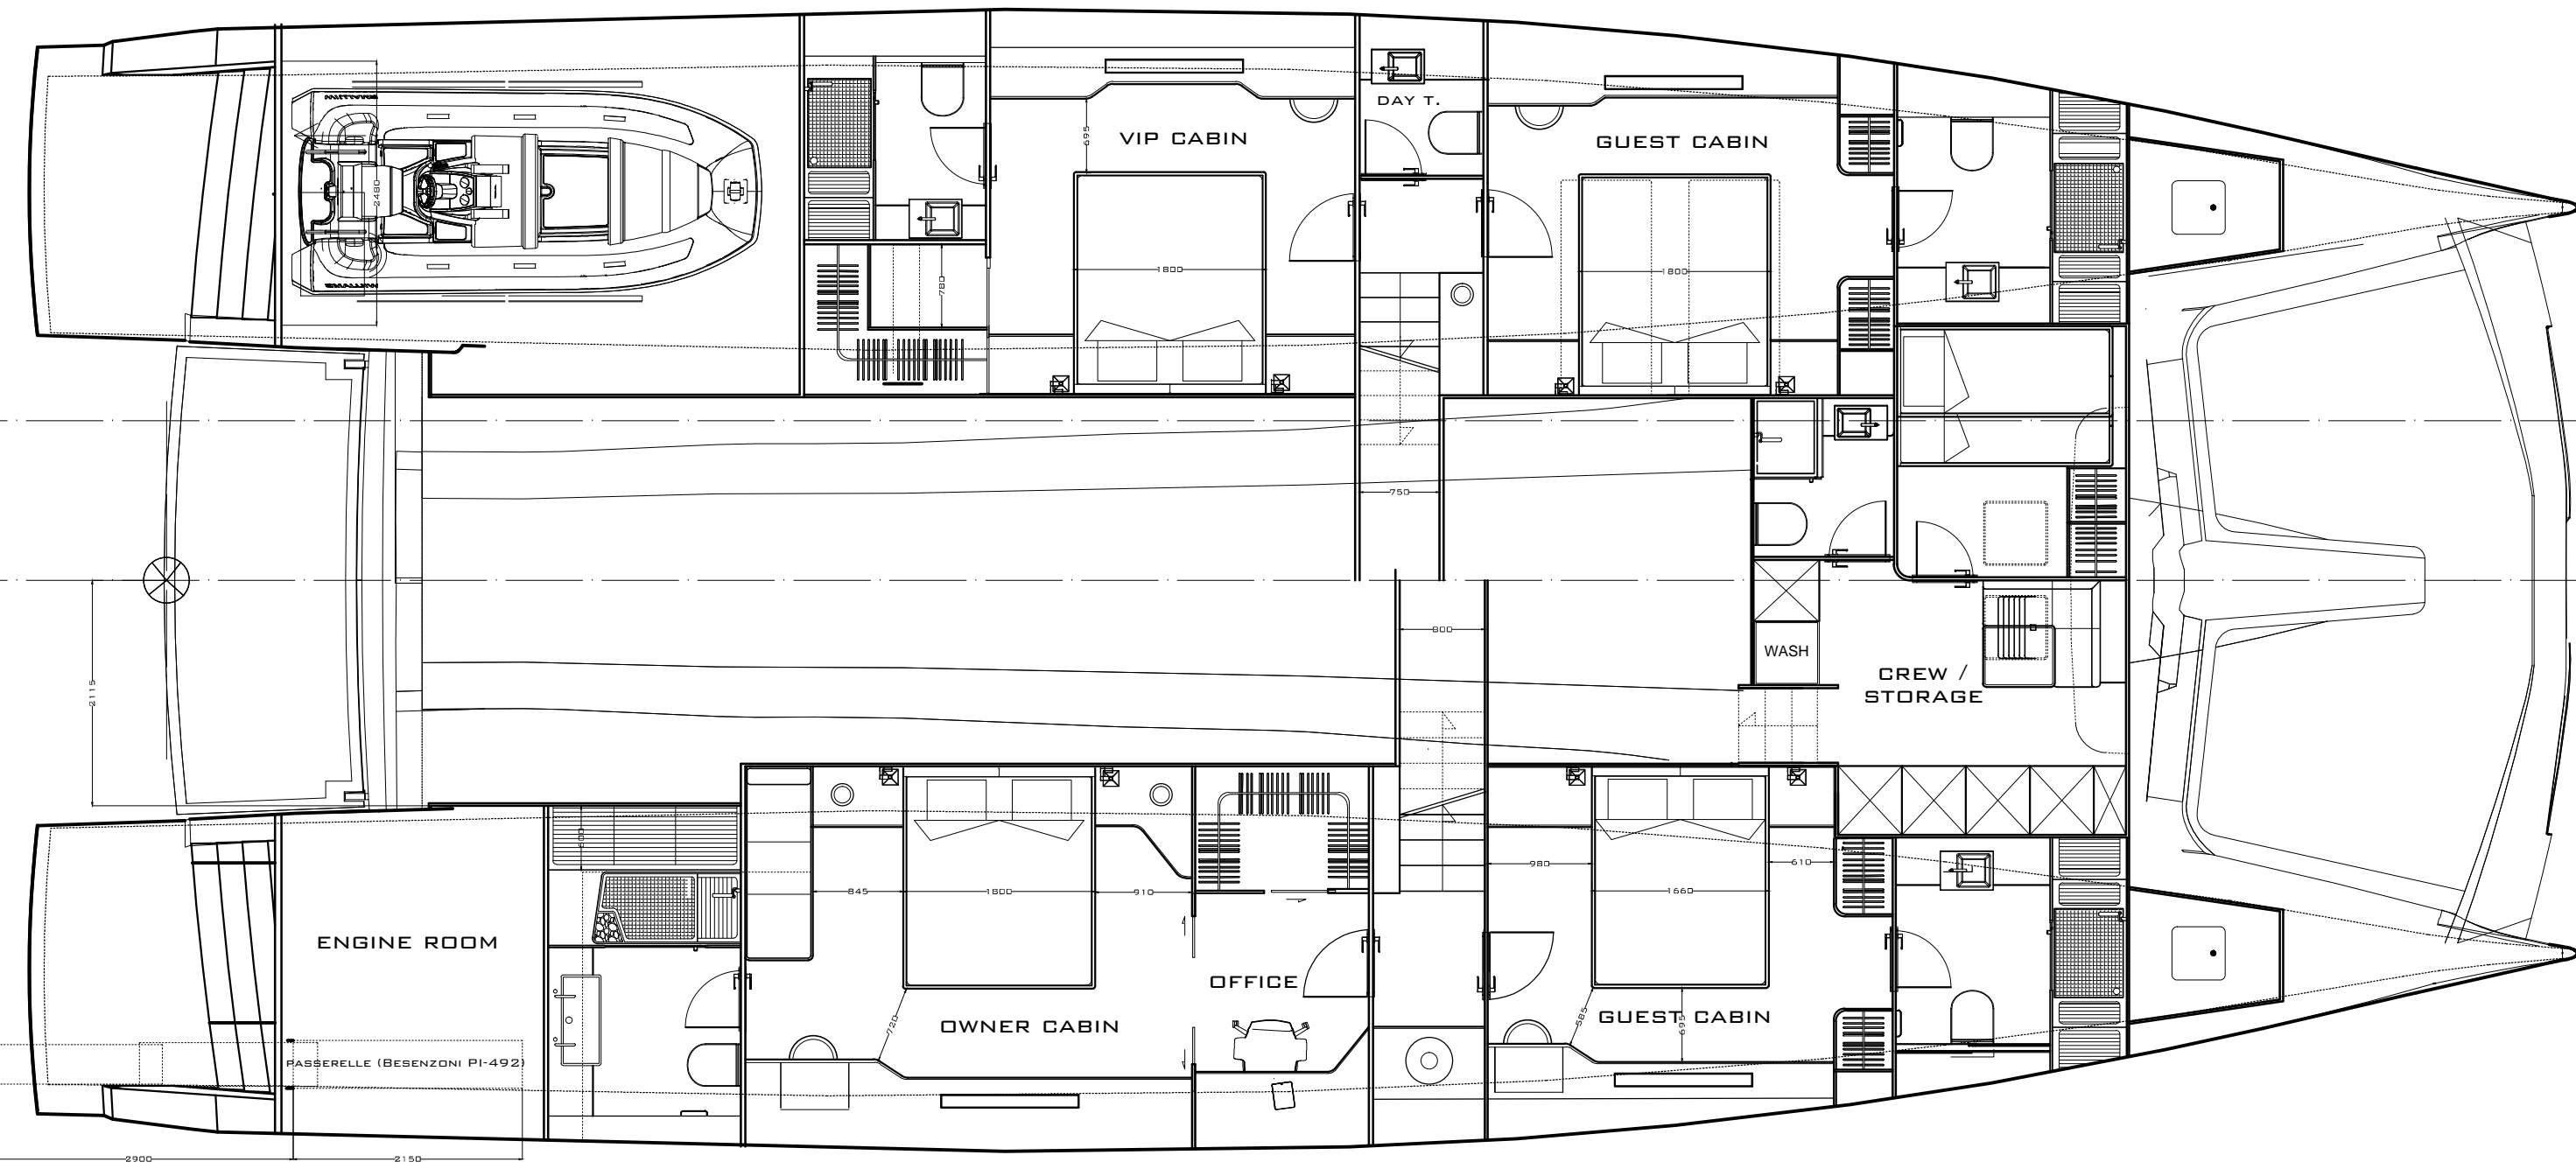

BL -02 -01 0 01 02 03 04 05 06 07 08 09 10 11 12 13 14 15 16 17 18 19 20 21 22 23

FLY DECK ENCLOSED

PRELIMINARY CUSTOM CONCEPT
NOT BINDING