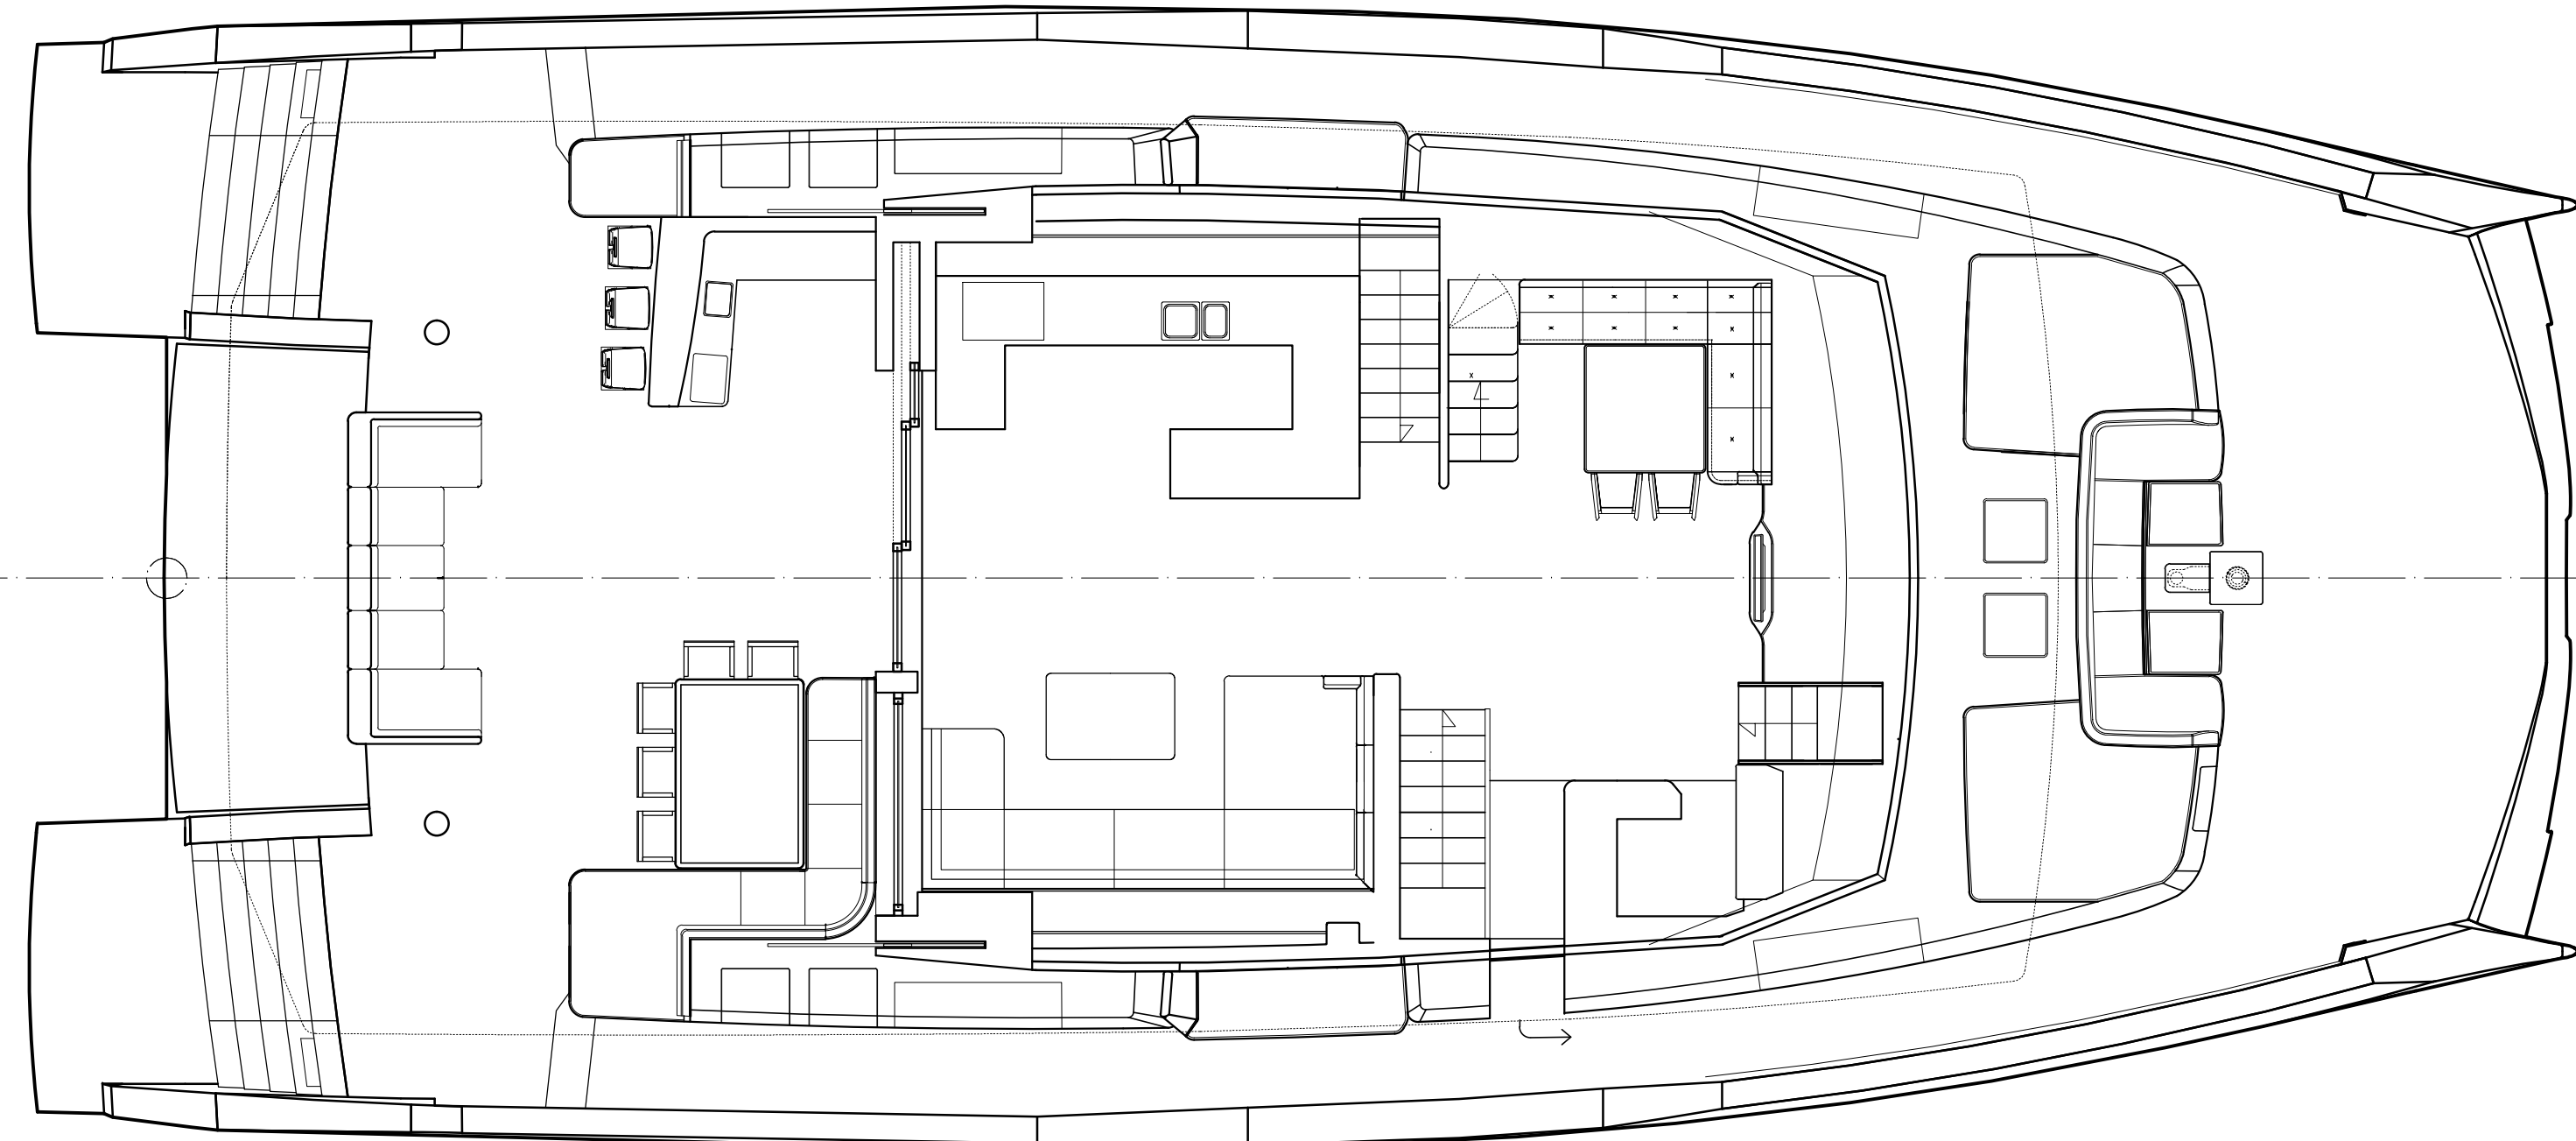

BL -02 -01 0 01 02 03 04 05 06 07 08 09 10 11 12 13 14 15 16 17 18 19 20 21 22 23