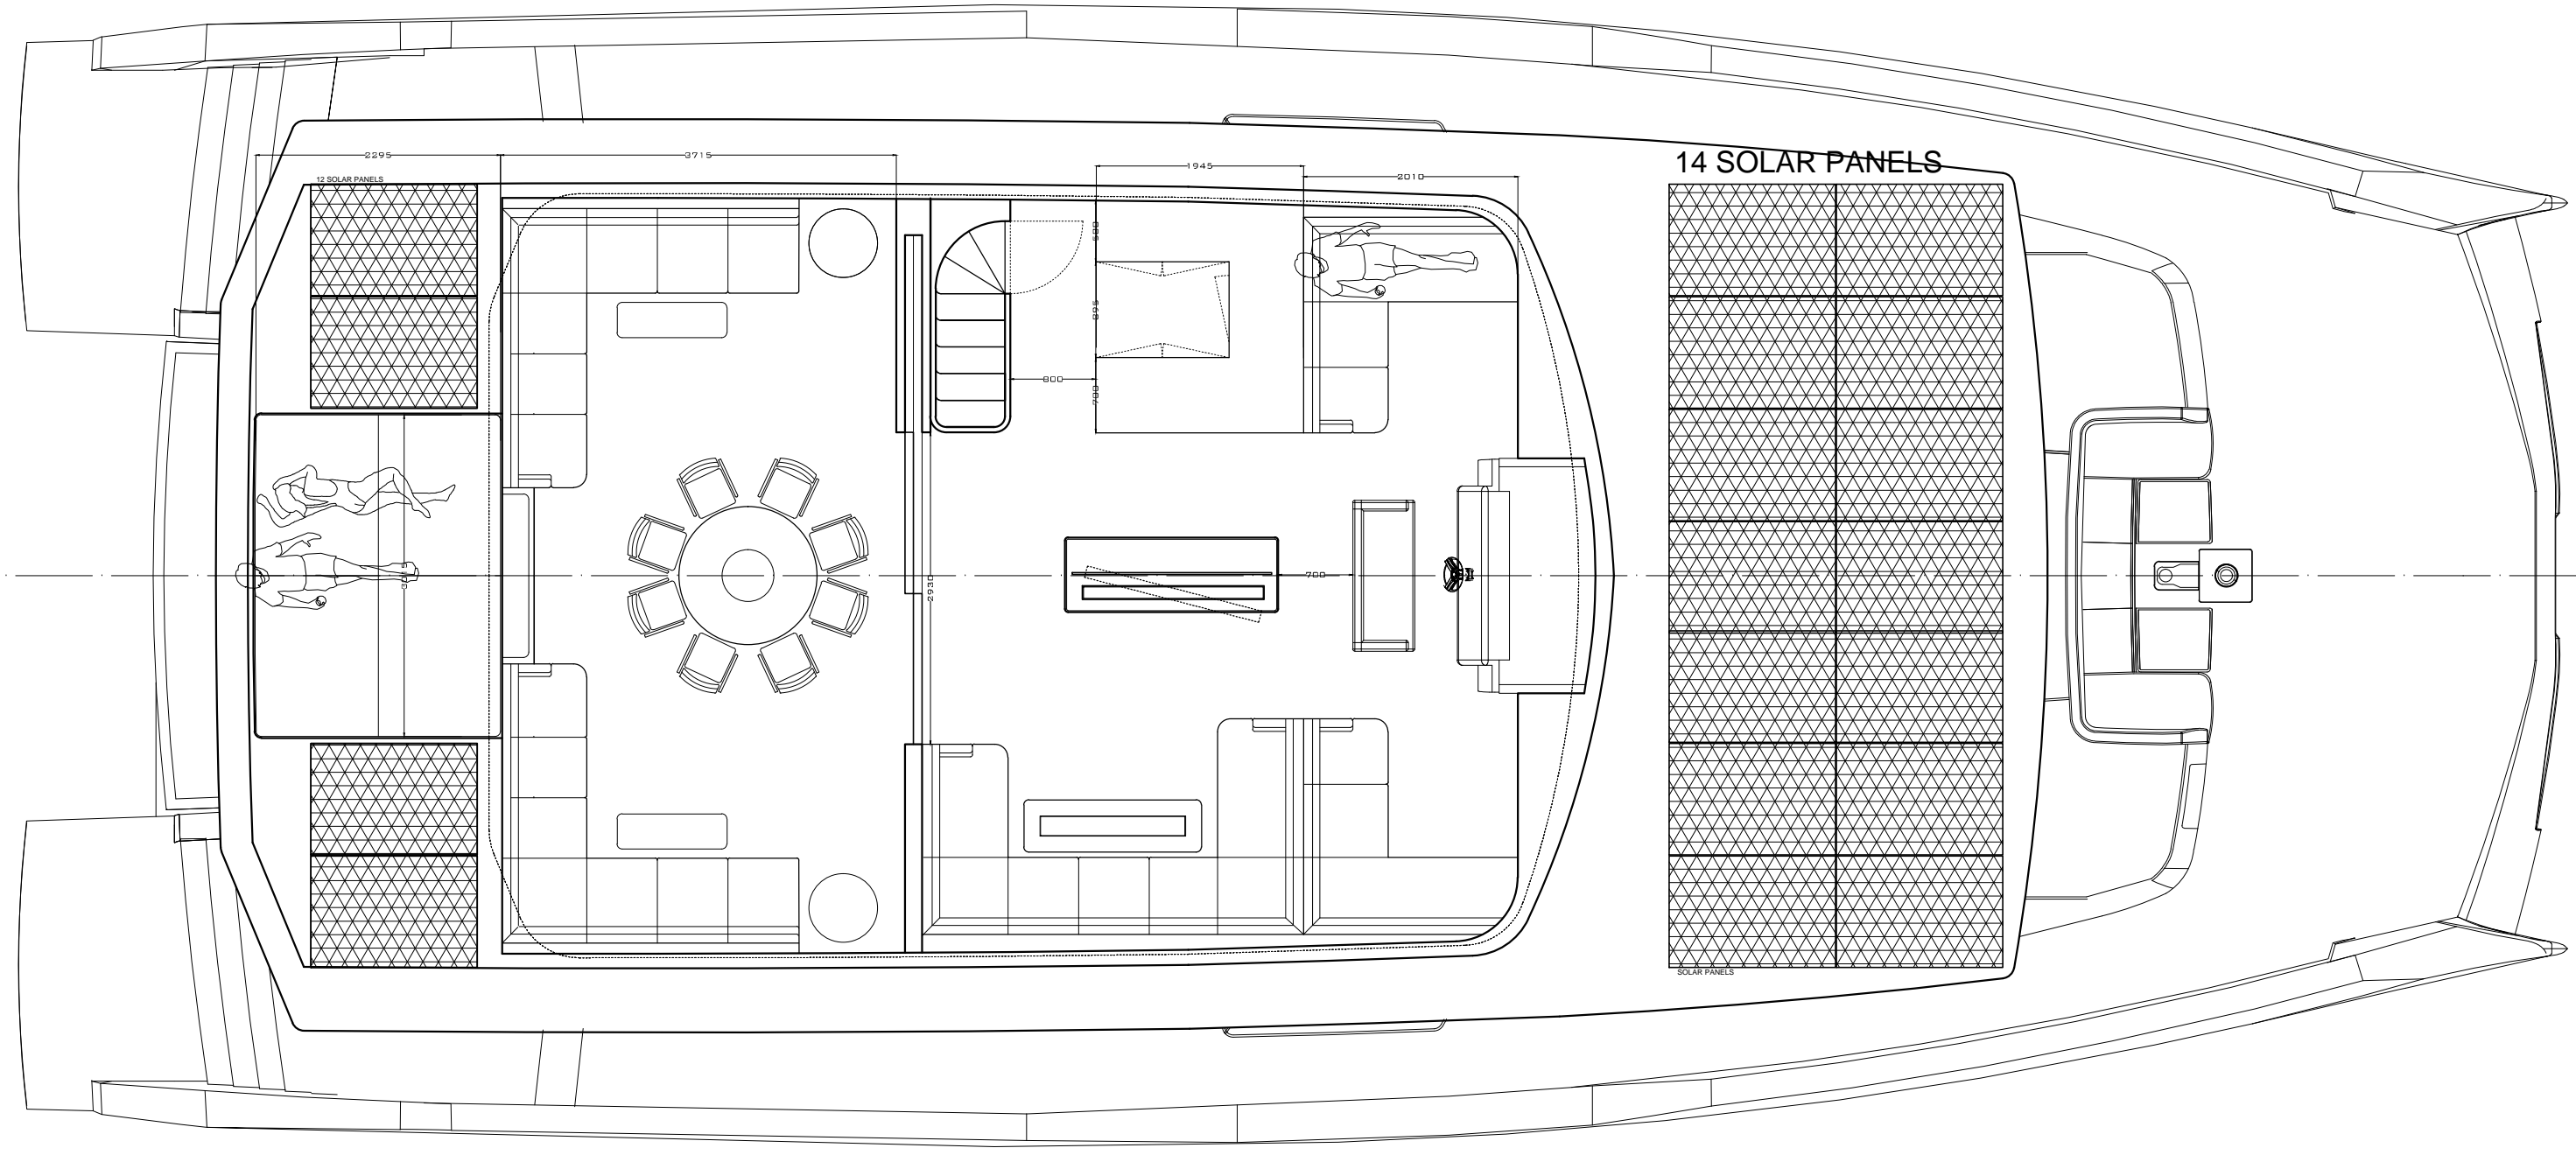

BL -02 -01 0 01 02 03 04 05 06 07 08 09 10 11 12 13 14 15 16 17 18 19 20 21 22 23