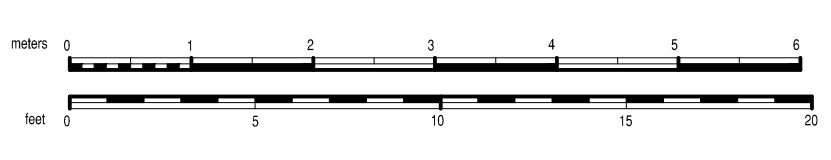

58 SOLAR PANELS
instead of 64

BL -02 -01 0 01 02 03 04 05 06 07 08 09 10 11 12 13 14 15 16 17 18 19 20 21 22 23

BL -02 -01 0 01 02 03 04 05 06 07 08 09 10 11 12 13 14 15 16 17 18 19 20 21 22 23

BL -02 -01 0 01 02 03 04 05 06 07 08 09 10 11 12 13 14 15 16 17 18 19 20 21 22 23

FLY DECK ENCLOSED

PRELIMINARY CONCEPT
NOT BINDING