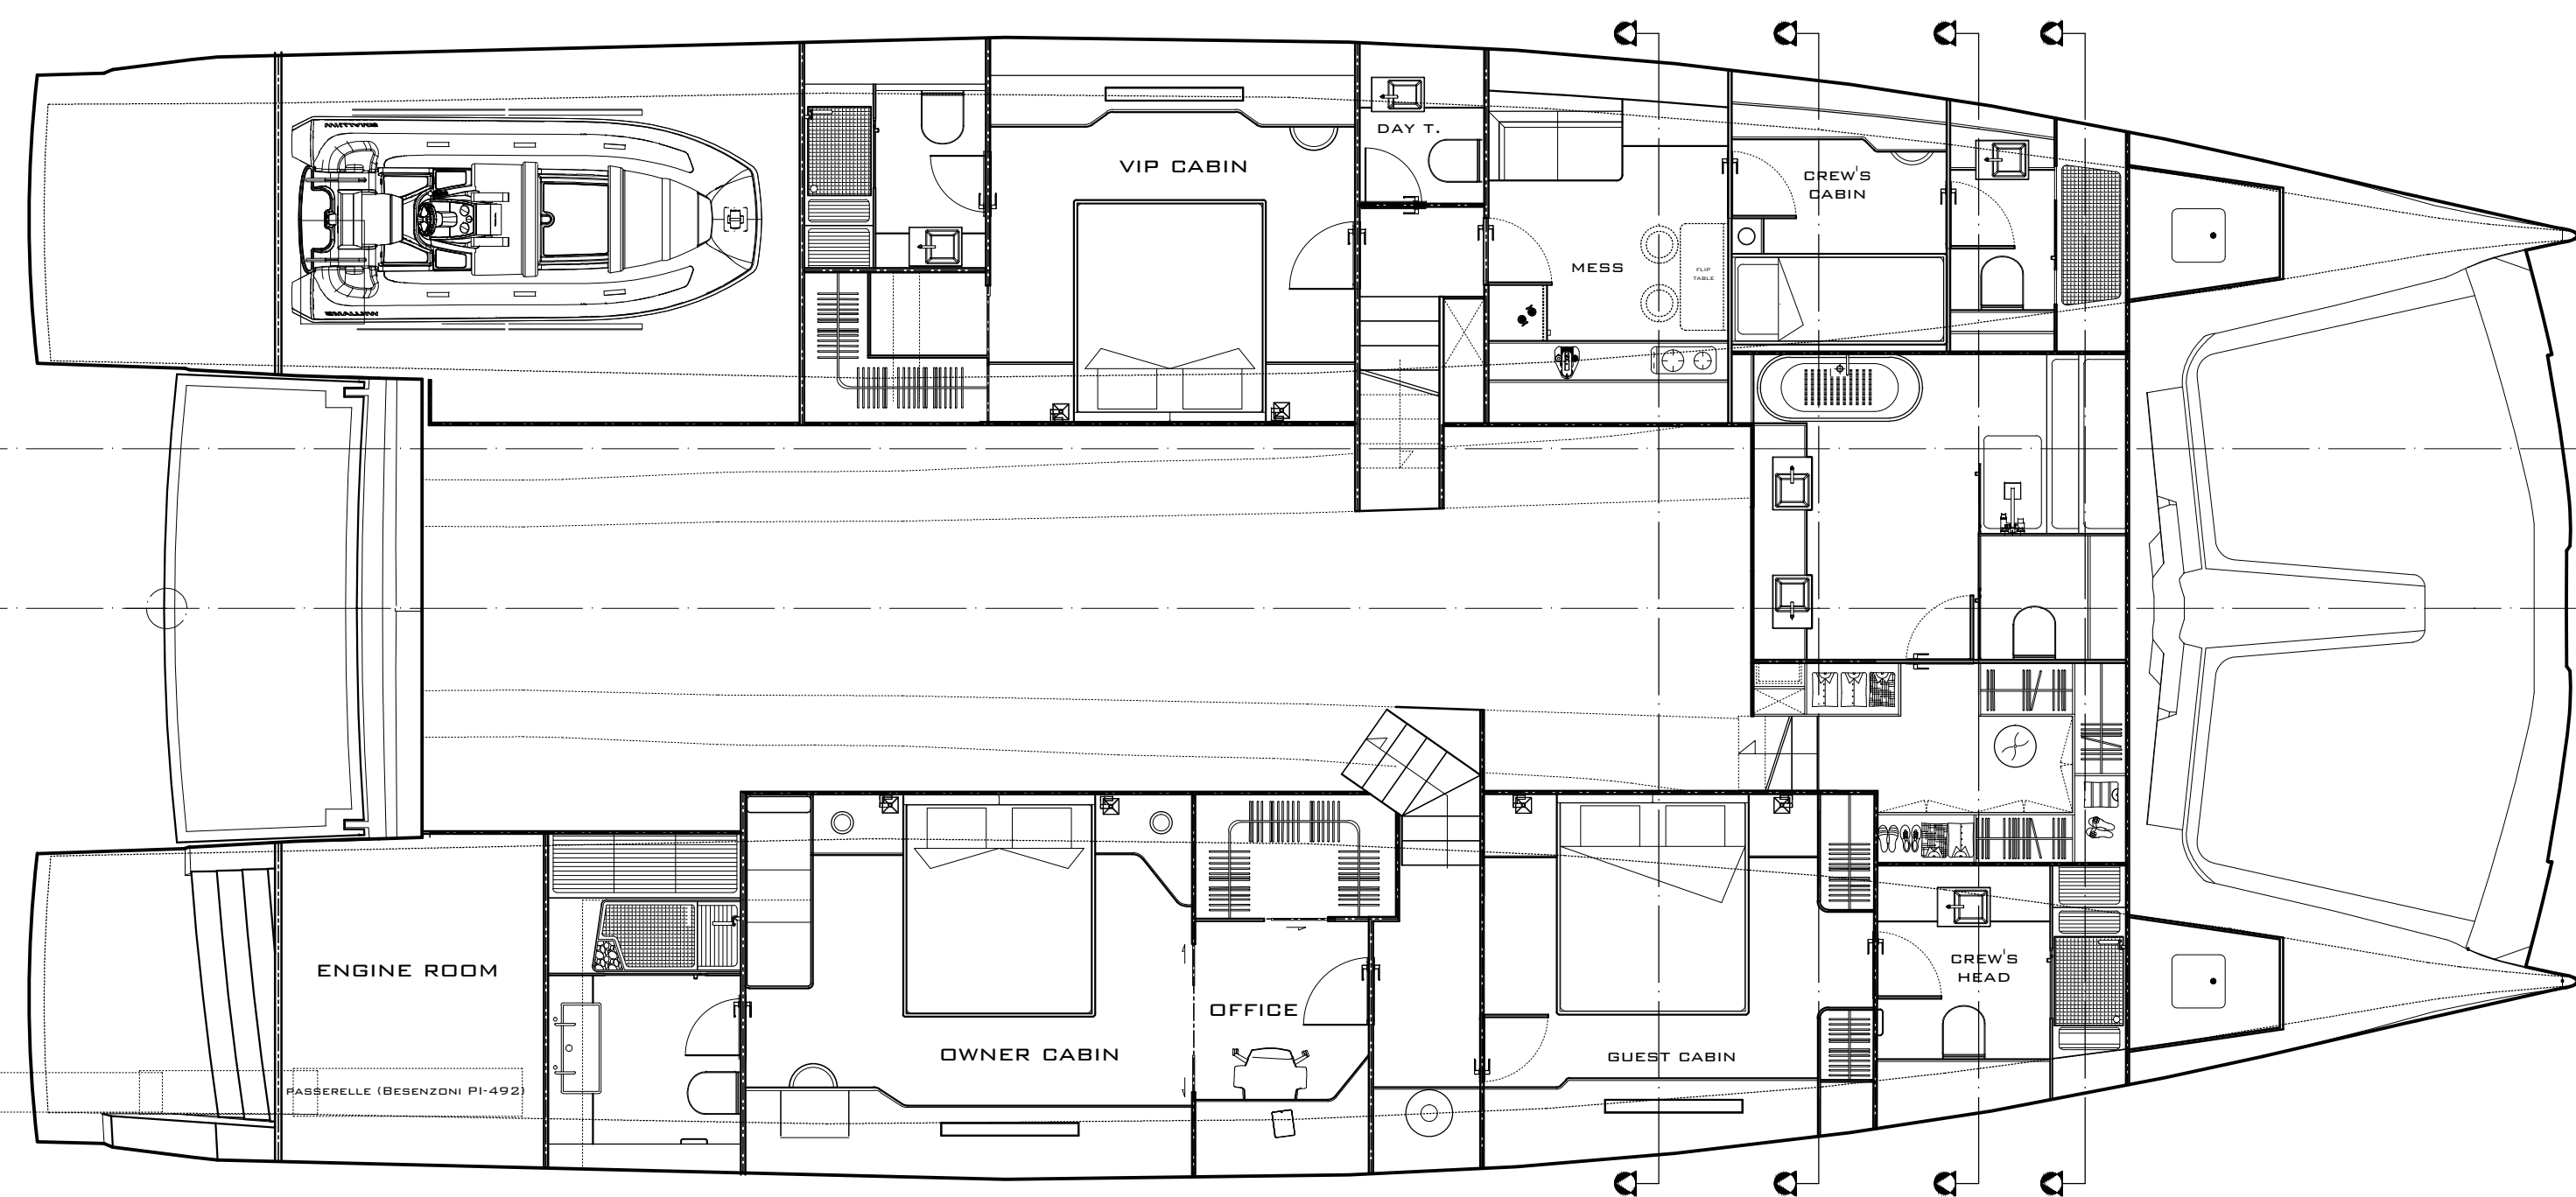

BL -02 -01 0 01 02 03 04 05 06 07 08 09 10 11 12 13 14 15 16 17 18 19 20 21 22 23

FLY DECK ENCLOSED

PRELIMINARY CONCEPT
NOT BINDING