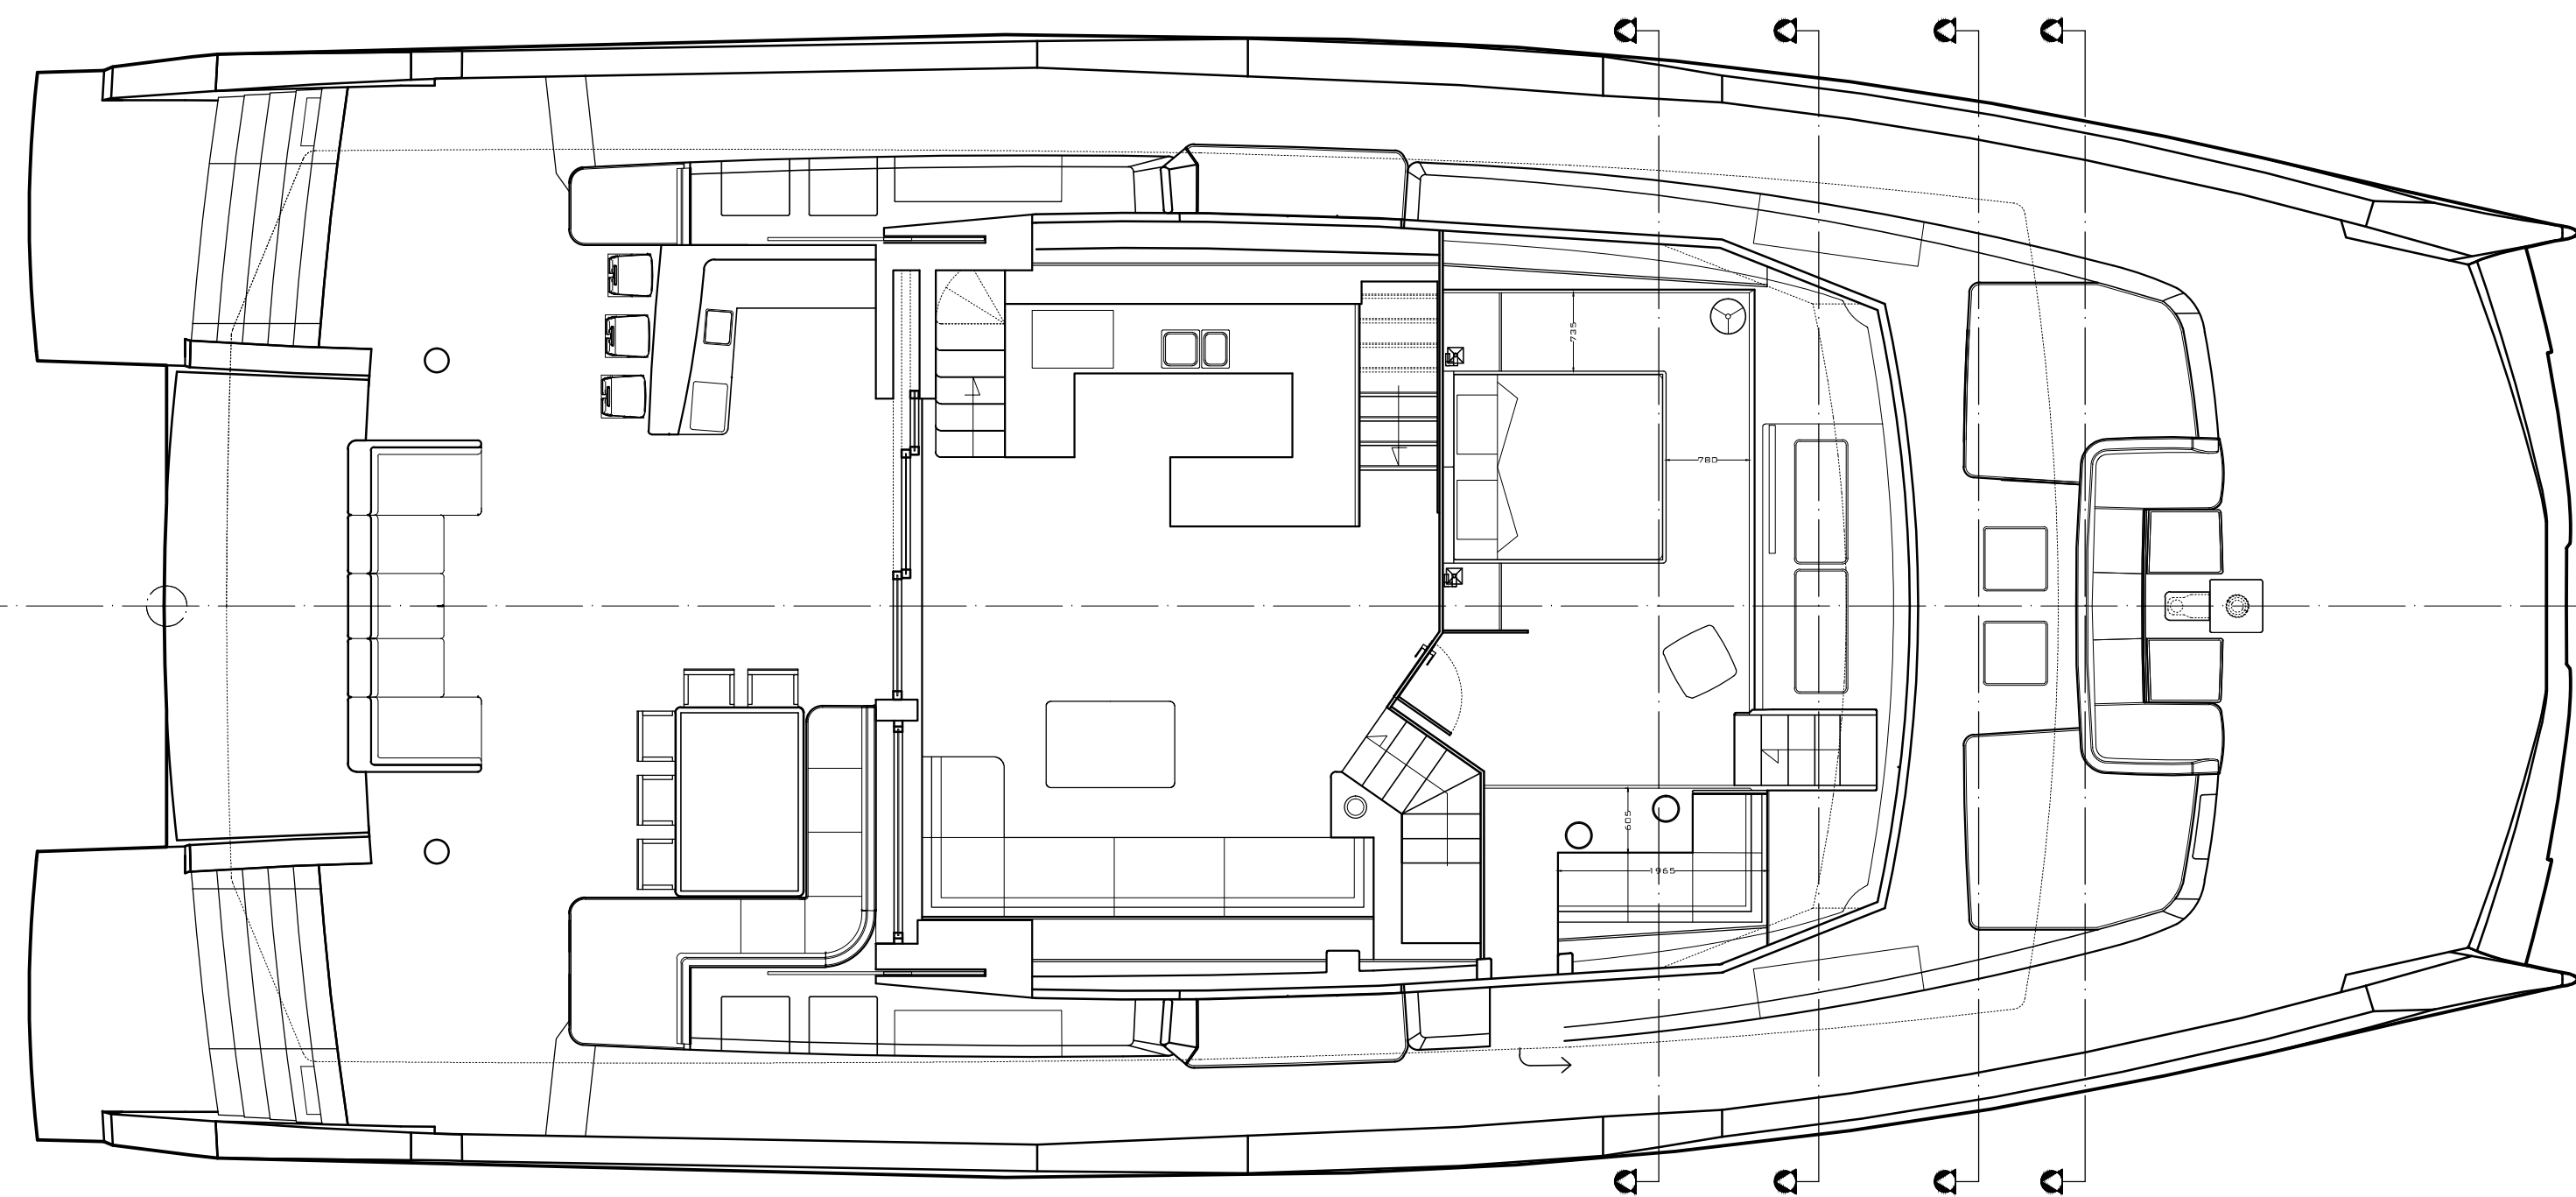

BL -02 -01 0 01 02 03 04 05 06 07 08 09 10 11 12 13 14 15 16 17 18 19 20 21 22 23